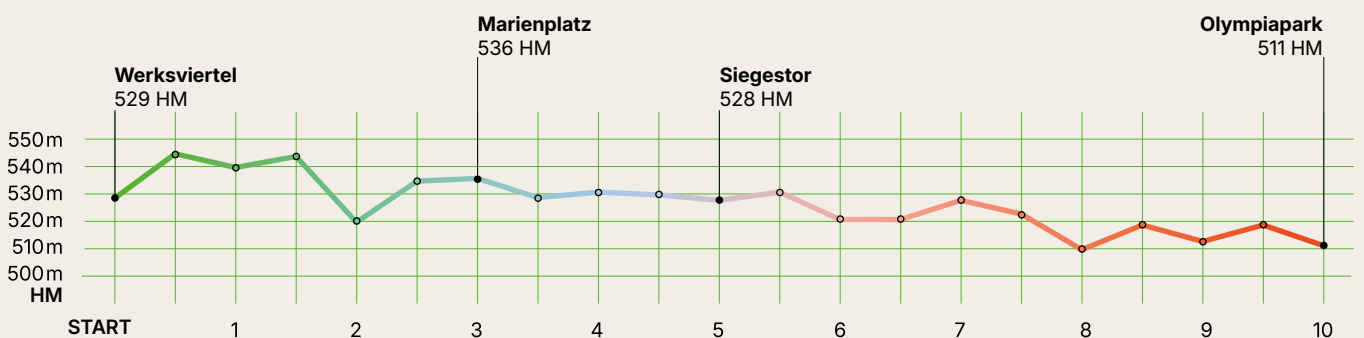

STRECKE 2026 Course 2026

Stand November 2026

Map data from OpenStreetMap

- | | | | |
|--|--|---|------------------------------|
| 10 KM RUN STRECKE
10 KM Run course | Start
Start | Wasserstation
Refreshment station | U-Bahn
Underground |
| 10 KM RUN
KM 10 KM Run | Ziel
Finish | Sanitätsstationen
First-aid station | |
| Laufrichtung
Running direction | Verpflegungsstellen
Supply station | Musik & Cheeringpoint
Cheering points | |

Höhenprofil Elevation level

Make it yours. Run Munich.

www.marathonmuenchen.org