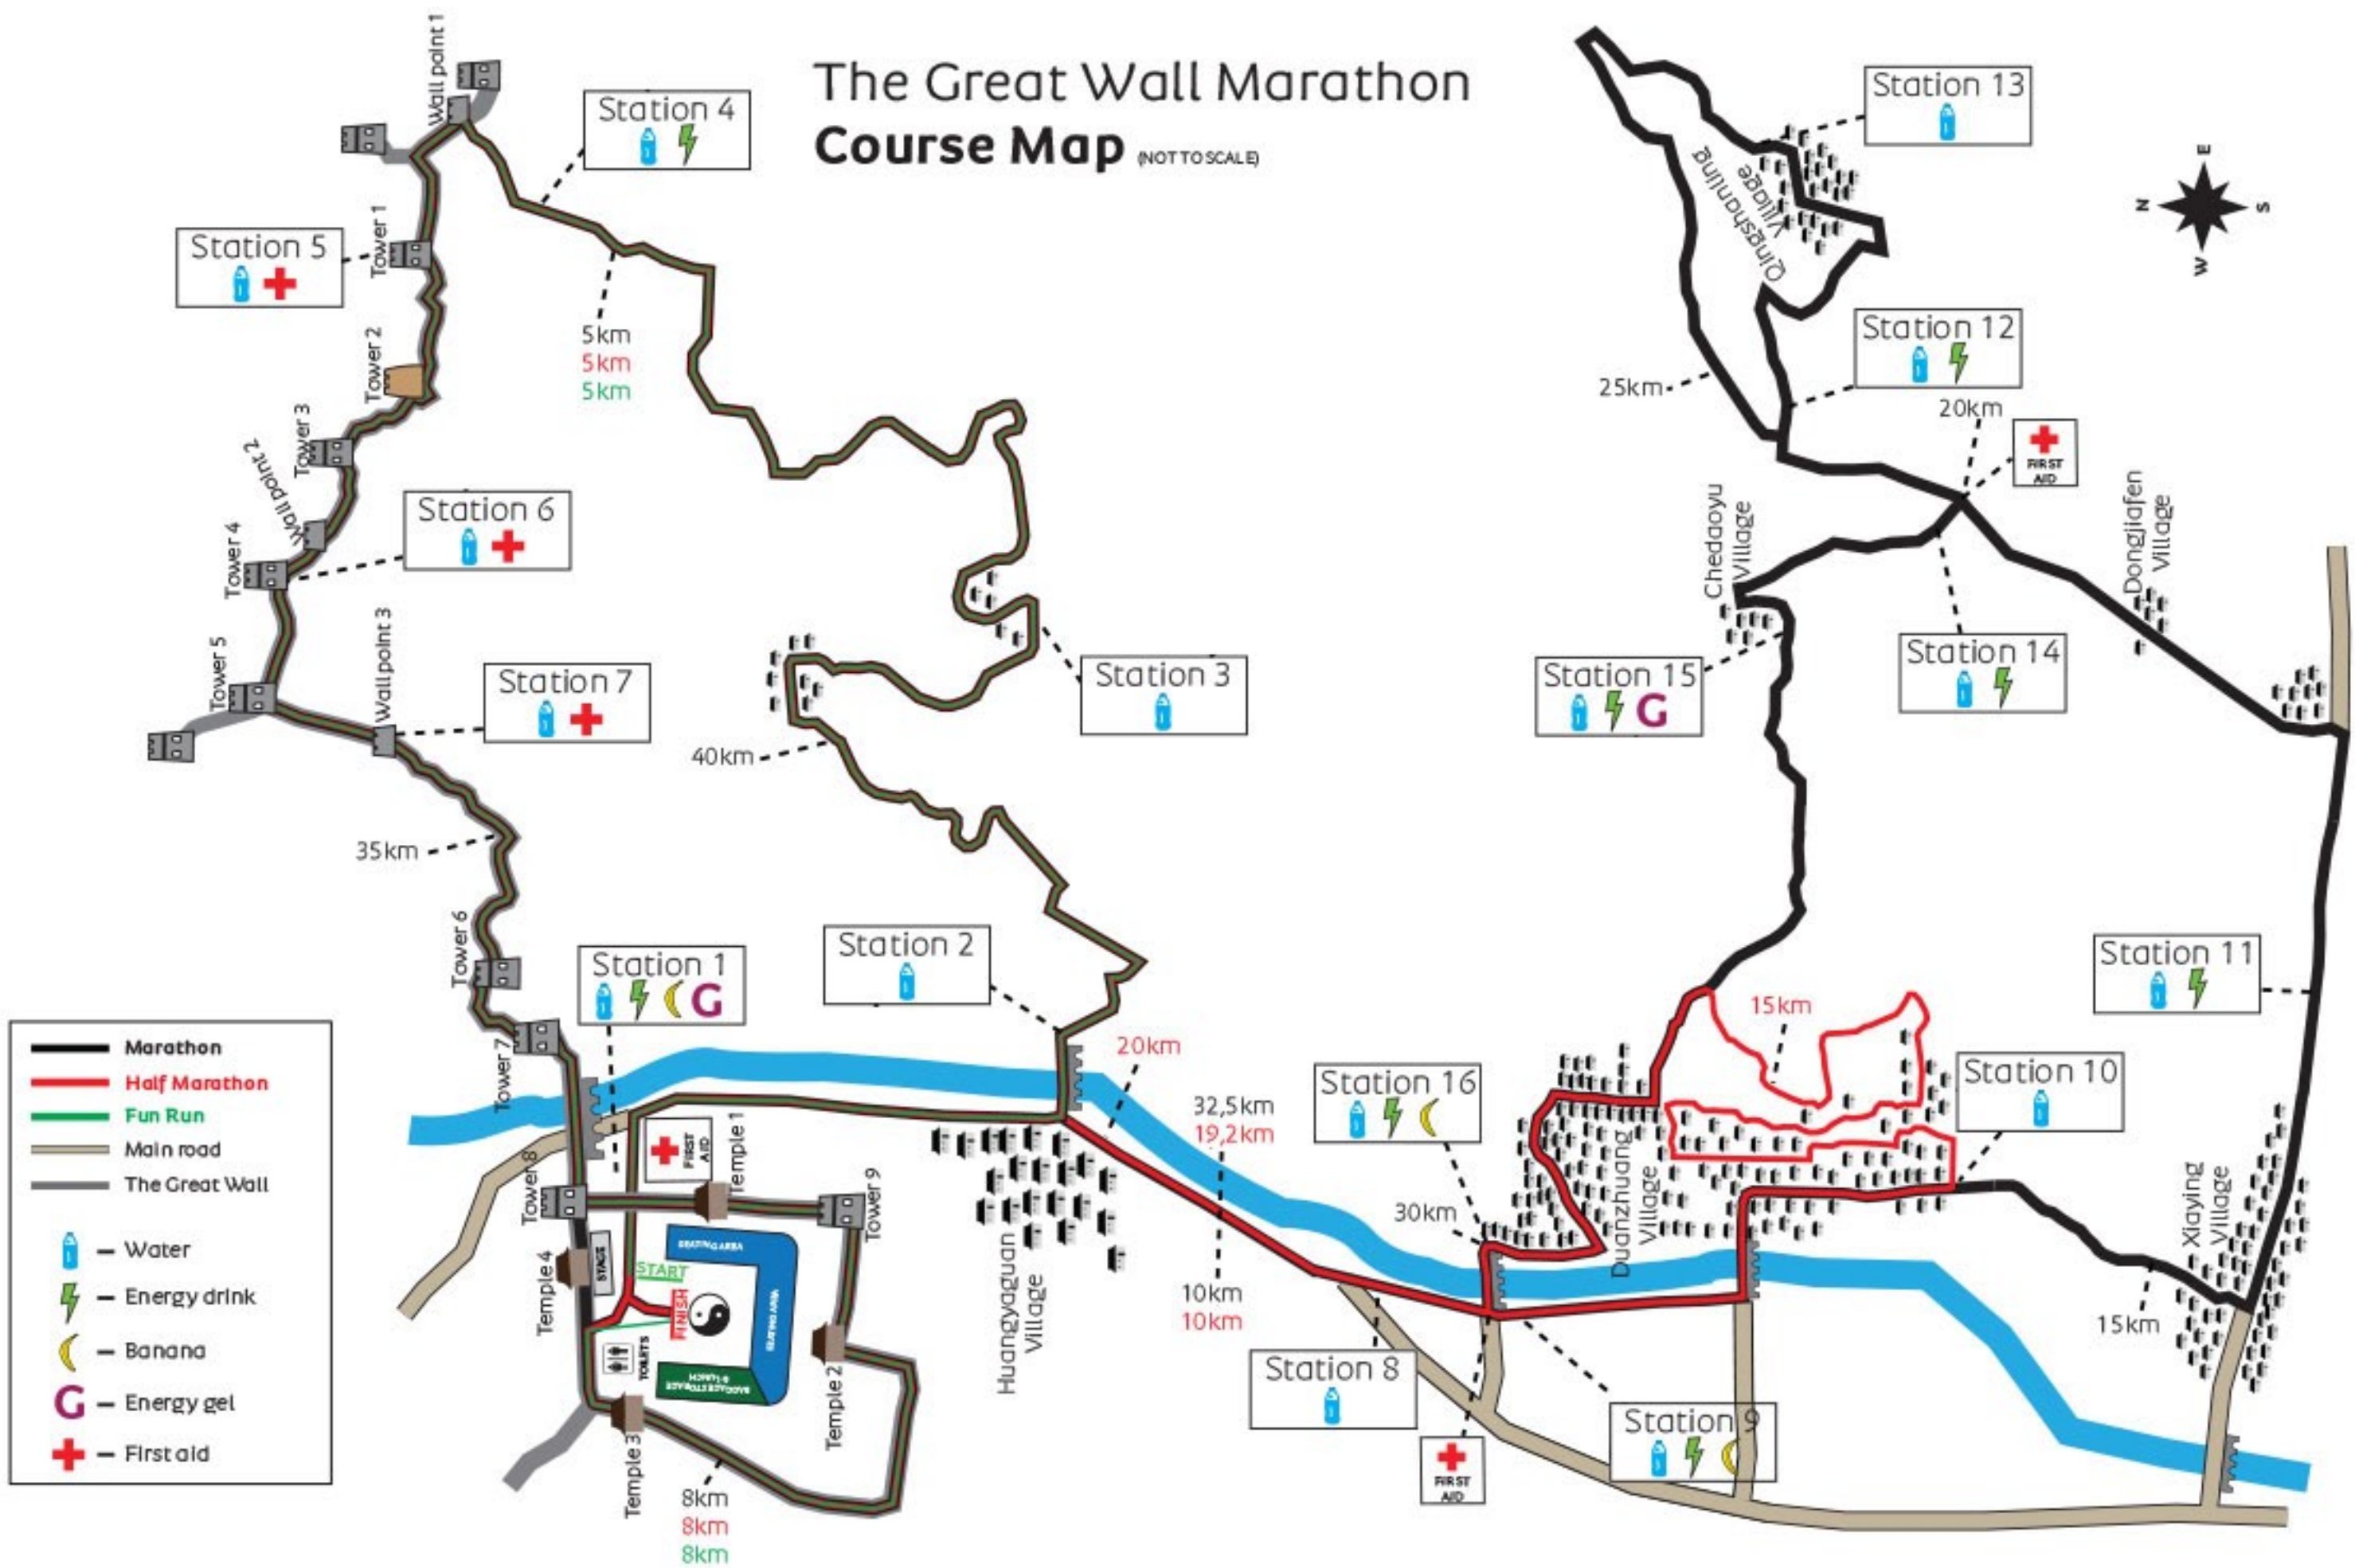

# The Great Wall Marathon Course Map

(NOT TO SCALE)

- Marathon
- Half Marathon
- Fun Run
- Main road
- The Great Wall
- Water
- Energy drink
- Banana
- Energy gel
- First aid