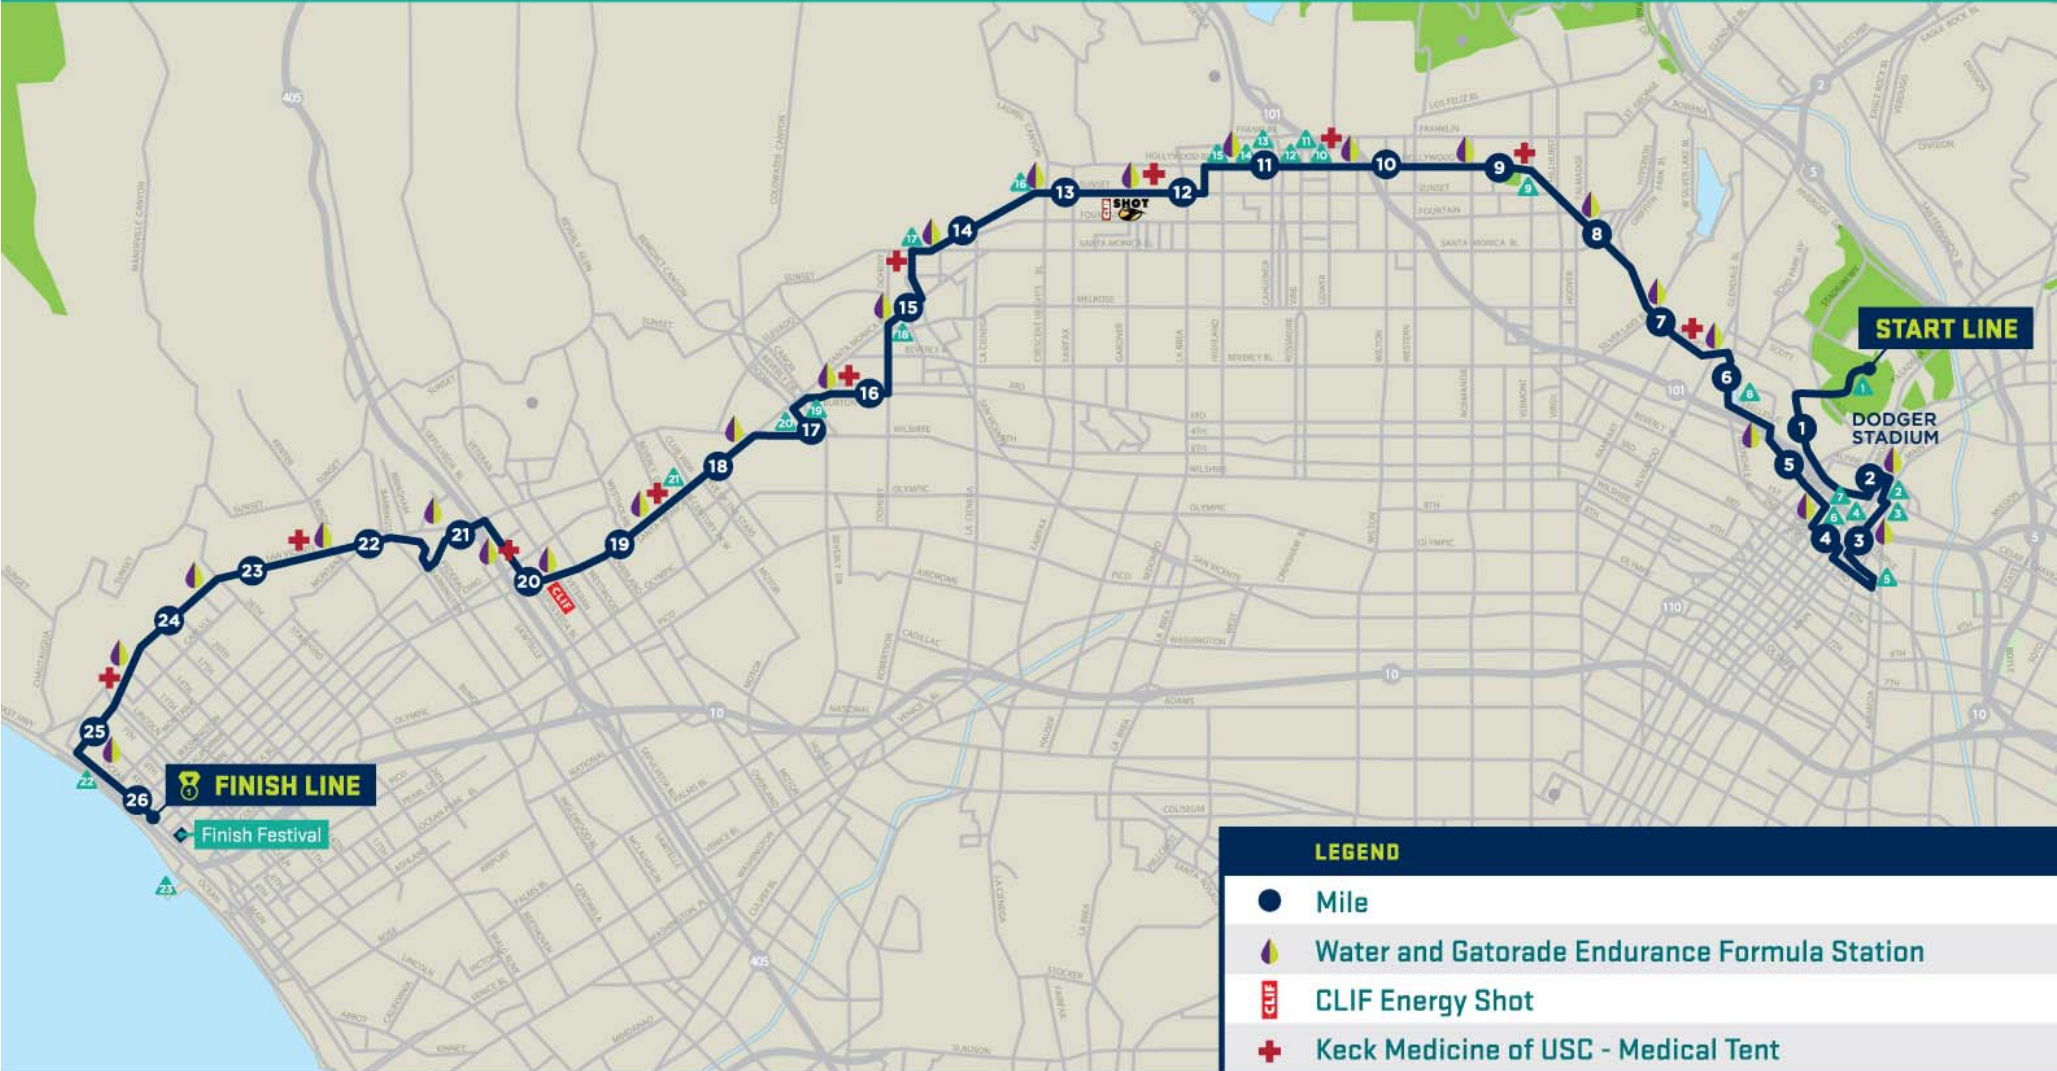

COURSE MAP

LEGEND

- Mile
- 🚰 Water and Gatorade Endurance Formula Station
- CLIF CLIF Energy Shot
- + Keck Medicine of USC - Medical Tent

LANDMARKS

1 Dodger Stadium	9 Barnsdall Park	17 Whisky A Go Go
2 Chinatown Dragon Gate	10 Pantages Theater	18 The Troubadour
3 Olvera Street	11 Capitol Records Tower	19 Beverly Hills City Hall
4 Los Angeles City Hall	12 Hollywood & Vine	20 Rodeo Drive
5 Little Tokyo	13 Hollywood Walk of Fame	21 Historic Route 66
6 Cathedral of our Lady of Angels	14 Musso & Frank Grill	22 Palisades Park
7 Dorothy Chandler Pavilion	15 Grauman's Chinese Theater	23 Santa Monica Pier
8 Echo Park Lake	16 Chateau Marmont	

COURSE ELEVATION